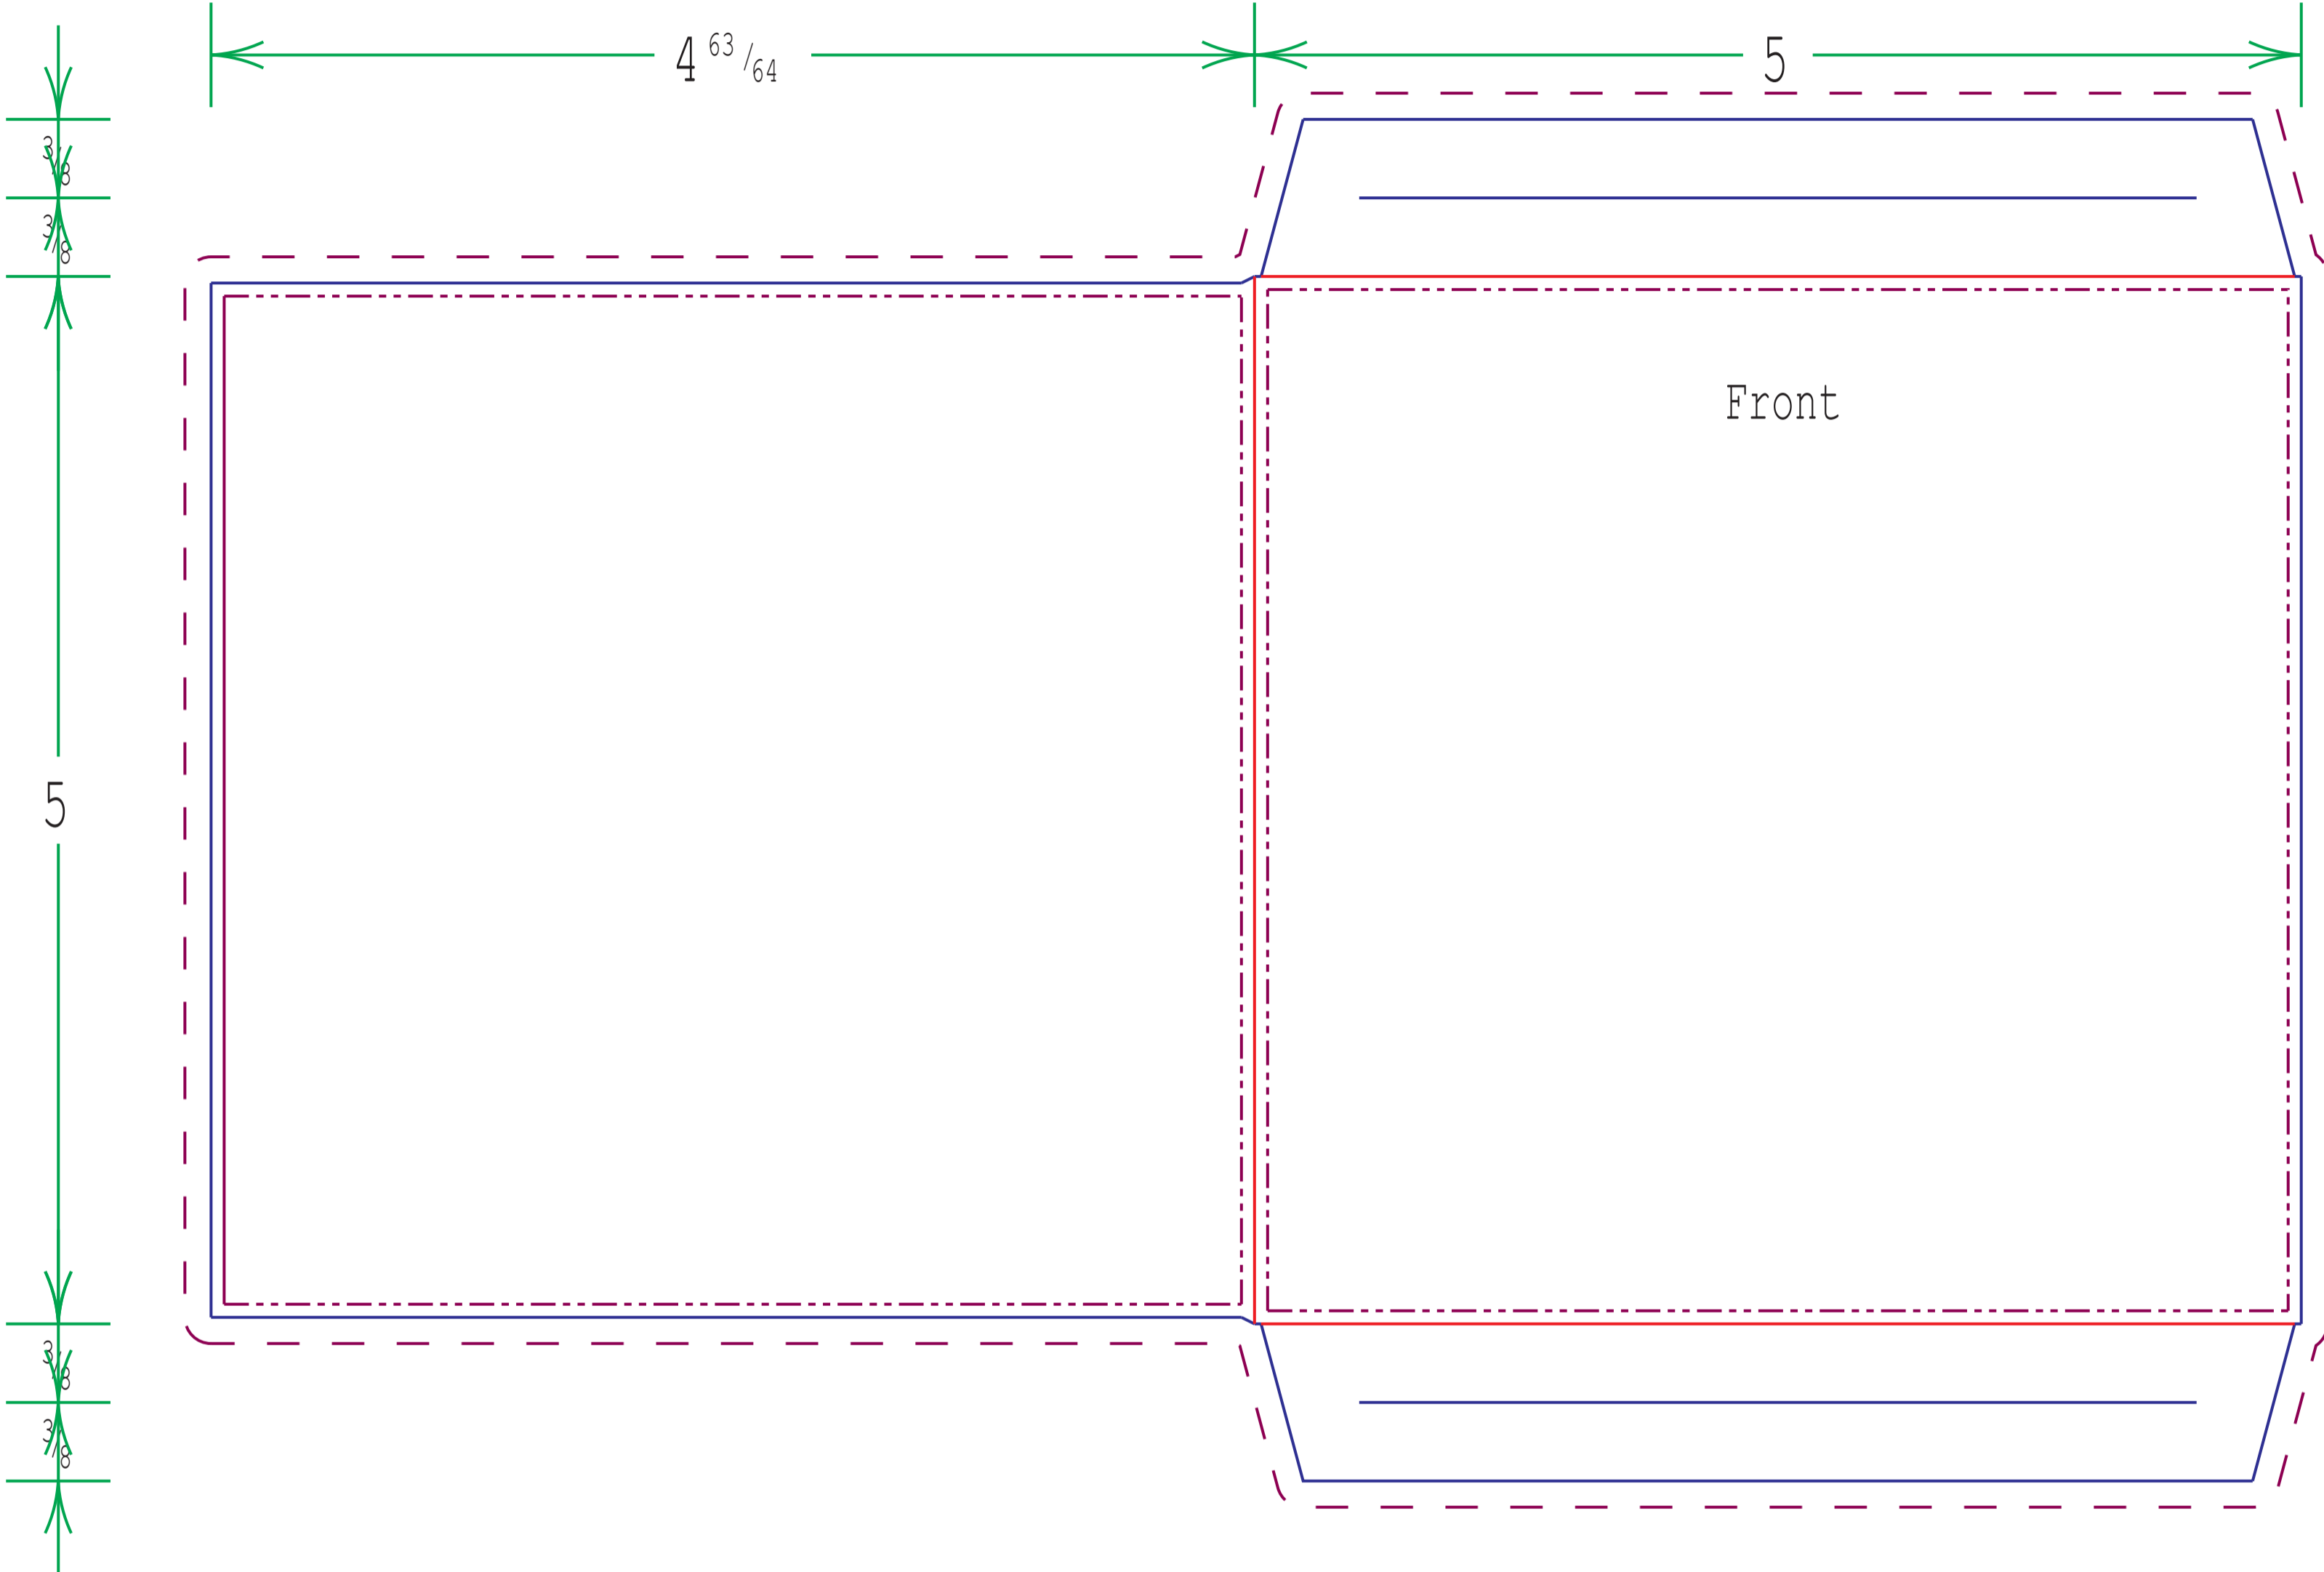

Single CD Wallet

- RULE TYPE:
- BLEED - - - - -
 - CRITICAL COPY
 - KNIFE —————
 - CREASE —————
 - PERF —————
 - CUTSCORE —————

THIS TEMPLATE SHOULD NOT BE ALTERED IN ANY WAY.